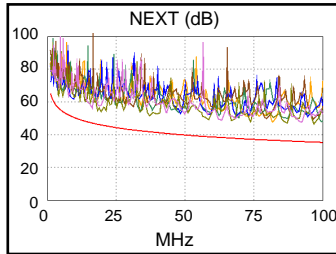

Test Summary: PASS

Model: DTX-1800
 Main S/N: 1739325
 Main Adapter: DTX-LAB7

Length (ft)	[Pair 45]	1019
Prop. Delay (ns)	[Pair 12]	1568
Delay Skew (ns)	[Pair 12]	67
Resistance (ohms)		N/A

Wire Map (T568B)

- 1 - - -
- 2 - - -
- 3 - - -
- 4 - - -
- 5 - - -
- 7 - - -
- 8 - - -
- S - - -

Worst Case Margin Worst Case Value

PASS	MAIN	SR	MAIN	SR
Worst Pair	36-78	36-78		
NEXT (dB)	7.7	11.0		
Freq. (MHz)	4.0	97.0		
Limit (dB)	56.3	35.5		
Worst Pair	78	78		
PS NEXT (dB)	9.1	12.1		
Freq. (MHz)	18.3	97.0		
Limit (dB)	43.4	32.5		

PASS	MAIN	SR	MAIN	SR
Worst Pair	78	78		
RL (dB)	0.1*	0.1		
Freq. (MHz)	1.1	1.1		
Limit (dB)	20.3	20.3		

* Measurement is within the accuracy limits of the instrument.