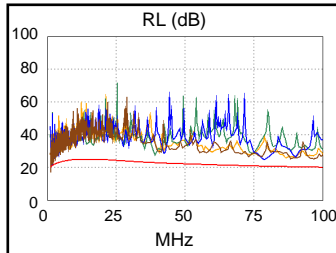

Test Summary: PASS

Model: DTX-1800
 Main S/N: 1739325
 Main Adapter: DTX-LAB7

Length (ft)	[Pair 45]	1019
Prop. Delay (ns)	[Pair 12]	1568
Delay Skew (ns)	[Pair 12]	67
Resistance (ohms)		N/A

Wire Map (T568B)

- 1 - - -
- 2 - - -
- 3 - - -
- 4 - - -
- 5 - - -
- 7 - - -
- 8 - - -
- S - - -

Worst Case Margin Worst Case Value

PASS	MAIN	SR	MAIN	SR
Worst Pair	36-78	36-78		
NEXT (dB)	7.7	11.0		
Freq. (MHz)	4.0	97.0		
Limit (dB)	56.3	35.5		
Worst Pair	78	78		
PS NEXT (dB)	9.1	12.1		
Freq. (MHz)	18.3	97.0		
Limit (dB)	43.4	32.5		

PASS	MAIN	SR	MAIN	SR
Worst Pair	78	78		
RL (dB)	0.1*	0.1		
Freq. (MHz)	1.1	1.1		
Limit (dB)	20.3	20.3		

* Measurement is within the accuracy limits of the instrument.