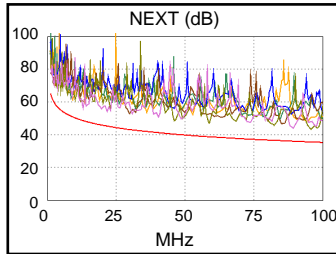

Test Summary: PASS

Model: DTX-1800
 Main S/N: 1739325
 Main Adapter: DTX-LAB7

Length (ft)	[Pair 45]	1682
Prop. Delay (ns)	[Pair 12]	2590
Delay Skew (ns)	[Pair 12]	112
Resistance (ohms)		N/A

Wire Map (T568B)

- 1 - - -
- 2 - - -
- 3 - - -
- 4 - - -
- 5 - - -
- 7 - - -
- 8 - - -
- S - - -

Worst Case Margin Worst Case Value

	MAIN	SR	MAIN	SR
PASS				
Worst Pair	45-78	36-78		
NEXT (dB)	7.4	7.7		
Freq. (MHz)	88.8	95.5		
Limit (dB)	36.1	35.6		
Worst Pair	78	78		
PS NEXT (dB)	9.1	9.1		
Freq. (MHz)	95.3	95.3		
Limit (dB)	32.6	32.6		