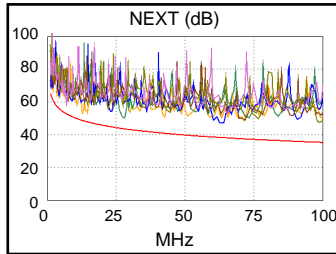

Test Summary: PASS

Model: DTX-1800
 Main S/N: 1739325
 Main Adapter: DTX-LAB7

Length (ft)	[Pair 78]	994
Prop. Delay (ns)	[Pair 45]	1498
Delay Skew (ns)	[Pair 45]	33
Resistance (ohms)		N/A

Wire Map (T568B)

- 1 - - - -
- 2 - - - -
- 3 - - - -
- 4 - - - -
- 5 - - - -
- 7 - - - -
- 8 - - - -
- S

Worst Case Margin Worst Case Value

	MAIN	SR	MAIN	SR
PASS				
Worst Pair	12-36	12-78		
NEXT (dB)	4.3	8.9		
Freq. (MHz)	12.8	63.0		
Limit (dB)	48.7	38.3		
Worst Pair	12	36		
PS NEXT (dB)	6.5	12.8		
Freq. (MHz)	12.6	99.0		
Limit (dB)	45.8	32.4		